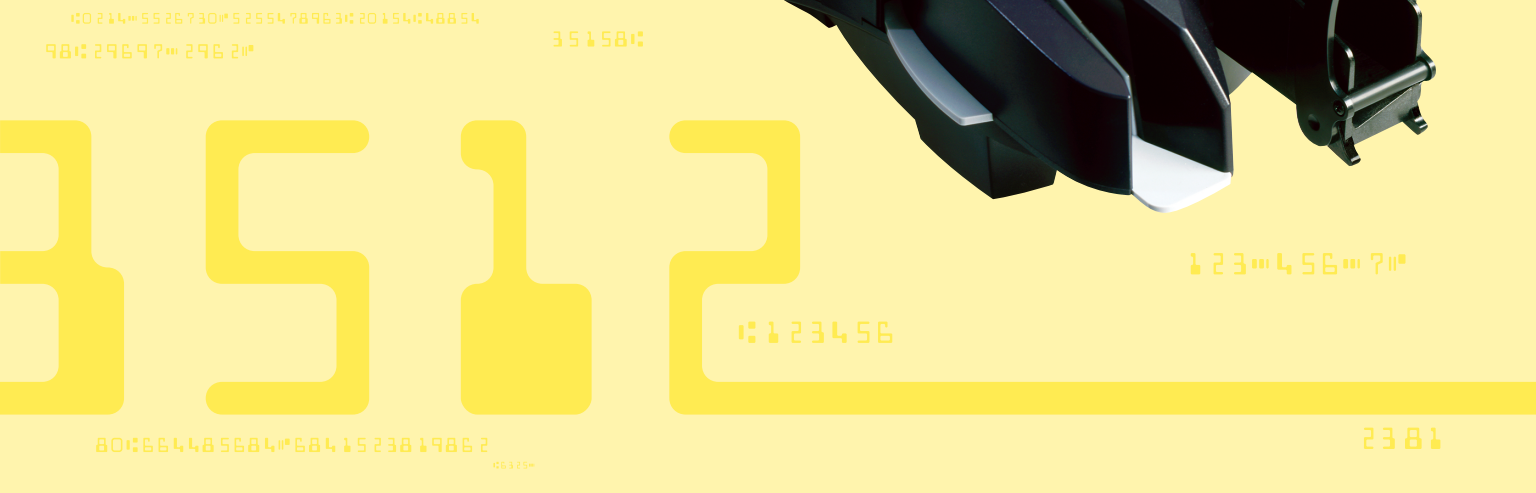

EXCELLA™

FEATURES

- ▶ Reads E13B and CMC7 MICR fonts
- ▶ Captures front and back image of check in a single pass
- ▶ Endorsement printer prints horizontal message on back of the check (e.g. endorsement information)
- ▶ Endorsement message is programmable
Message height: 1/8" consisting of 12 pixels
- ▶ Resolution: 200 dpi (scaling to 100 dpi available)
- ▶ Black & white/grayscale images are standard.
Color images are available in a different model